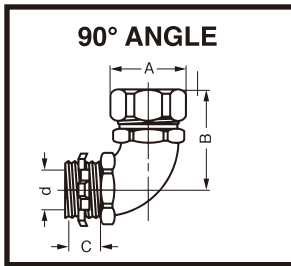

LIQUID TIGHT CONNECTORS

| Conduit Size | Catalog No. | Std.Pkg (pcs) | Wt/Pc (g) | MAX(mm) | | C (mm) | d(D) (mm) |
|--------------|-------------|---------------|-----------|---------|-----|--------|-----------|
| | | | | A | B | | |
| 3/8" | 90BC-13 | 50 | 118 | 28 | 50 | 13 | 14 |
| 1/2" | 90BC-16 | 50 | 87 | 33 | 41 | 13 | 14 |
| 3/4" | 90BC-22 | 50 | 155 | 41 | 48 | 14 | 19 |
| 1" | 90BC-28 | 25 | 308 | 48 | 67 | 16 | 24 |
| 1 1/4" | 90BC-36 | 25 | 599 | 60 | 61 | 20 | 33 |
| 1 1/2" | 90BC-42 | 10 | 908 | 66 | 70 | 20 | 38.5 |
| 2" | 90BC-54 | 5 | 1362 | 79 | 83 | 22 | 50 |
| 2 1/2" | 90BC-70 | 1 | 4086 | 97 | 103 | 26 | 65 |
| 3" | 90BC-82 | 1 | 6810 | 120 | 127 | 29 | 74.5 |