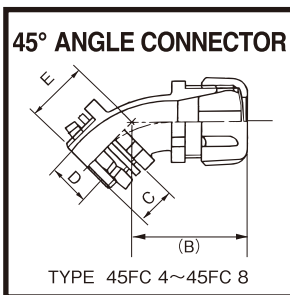

MADE BY JFC

CABLE CONNECTORS

J.F.C. Cable Connector (Metal)

Material : Zinc die-cast

Catalog No.	Bushing Color	Nominal Size	Cable Dia.		A	B	C	D	E
			MIN	MAX					
45FC 4-1	GRAY	NPT 1/2"	3.5	7.0	29.5	38.0	13.0	15.0	21.0
4-2	BLACK	NPT 1/2"	6.5	9.0	29.5	38.0	13.0	15.0	21.0
4-3	RED	NPT 1/2"	8.5	11.0	29.5	38.0	13.0	15.0	21.0
4-4	GREEN	NPT 1/2"	10.0	12.5	29.5	38.0	13.0	15.0	21.0
4-5	BLUE	NPT 1/2"	12.0	14.0	29.5	38.0	13.0	15.0	21.0
45FC 6-1	GRAY	NPT 3/4"	12.0	16.0	41.0	45.0	13.0	20.0	23.1
6-2	BLACK	NPT 3/4"	14.5	18.5	41.0	45.0	13.0	20.0	23.1
45FC 8-1	GRAY	NPT 1"	12.0	16.0	41.0	46.0	16.0	26.0	27.0
8-2	BLACK	NPT 1"	14.5	18.5	41.0	46.0	16.0	26.0	27.0
8-3	RED	NPT 1"	18.5	21.5	41.0	46.0	16.0	26.0	27.0
8-4	GREEN	NPT 1"	21.5	25.0	41.0	46.0	16.0	26.0	27.0