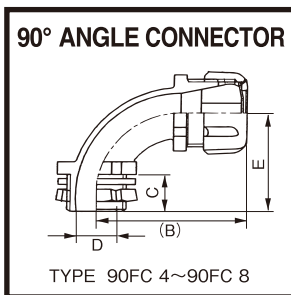

MADE BY JFC

CABLE CONNECTORS

J.F.C. Cable Connector (Metal)

Material : Zinc die-cast

Catalog No.	Bushing Color	Nominal Size	Cable Dia.		A	B	C	D	E
			MIN	MAX					
90FC 4-1	GRAY	NPT 1/2"	3.5	7.0	29.5	51.0	13.0	15.0	35.0
4-2	BLACK	NPT 1/2"	6.5	9.0	29.5	51.0	13.0	15.0	35.0
4-3	RED	NPT 1/2"	8.5	11.0	29.5	51.0	13.0	15.0	35.0
4-4	GREEN	NPT 1/2"	10.0	12.5	29.5	51.0	13.0	15.0	35.0
4-5	BLUE	NPT 1/2"	12.0	14.0	29.5	51.0	13.0	15.0	35.0
90FC 6-1	GRAY	NPT 3/4"	12.0	16.0	41.0	60.0	14.0	20.0	42.0
90FC 8-1	GRAY	NPT 1"	12.0	16.0	41.0	65.0	16.0	26.0	51.0
8-2	BLACK	NPT 1"	14.5	18.5	41.0	65.0	16.0	26.0	51.0
8-3	RED	NPT 1"	18.5	21.5	41.0	65.0	16.0	26.0	51.0
8-4	GREEN	NPT 1"	21.5	25.0	41.0	65.0	16.0	26.0	51.0