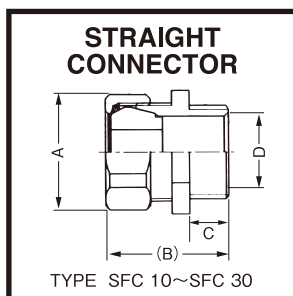

MADE BY JFC

CABLE CONNECTORS

J.F.C. Cable Connector (Metal)

Material : Zinc die-cast

Catalog No.	Bushing Color	Nominal Size	Cable Dia.		A	B	C	D	E
			MIN	MAX					
SFC 4-1	GRAY	NPT 1/2"	3.5	7.0	29.3	39.0	14.0	14.0	—
4-2	BLACK	NPT 1/2"	6.5	9.0	29.3	39.0	14.0	14.0	—
4-3	RED	NPT 1/2"	8.5	11.0	29.3	39.0	14.0	14.0	—
4-4	GREEN	NPT 1/2"	10.0	12.5	29.3	39.0	14.0	14.0	—
4-5	BLUE	NPT 1/2"	12.0	14.0	29.3	39.0	14.0	14.0	—
SFC 6-1	GRAY	NPT 3/4"	12.0	16.0	41.0	41.0	14.0	19.0	—
6-2	BLACK	NPT 3/4"	14.5	18.5	41.0	41.0	14.0	19.0	—
SFC 8-1	GRAY	NPT 1"	12.0	16.0	41.0	47.0	16.0	25.0	—
8-2	BLACK	NPT 1"	14.5	18.5	41.0	47.0	16.0	25.0	—
8-3	RED	NPT 1"	18.5	21.5	41.0	47.0	16.0	25.0	—
8-4	GREEN	NPT 1"	21.5	25.0	41.0	47.0	16.0	25.0	—

SFC 10-1	BLACK	NPT 1 1/4"	27.0	30.5	60.0	65.0	20.0	34.0	—
SFC 15-1	BLACK	NPT 1 1/2"	33.0	38.0	66.0	70.0	20.0	39.0	—
15-2	BLACK	NPT 1 1/2"	35.0	40.0	66.0	70.0	20.0	39.0	—
SFC 20-1	BLACK	NPT 2"	38.0	45.0	87.0	85.0	24.0	50.0	—
20-2	BLACK	NPT 2"	43.0	50.0	87.0	85.0	24.0	50.0	—
SFC 25-1	BLACK	NPT 2 1/2"	50.0	58.0	104.0	90.0	27.0	64.0	—
25-2	BLACK	NPT 2 1/2"	58.0	64.0	104.0	90.0	27.0	64.0	—
SFC 30-1	BLACK	NPT 3"	60.0	70.0	117.0	100.0	30.0	77.0	—
30-2	BLACK	NPT 3"	70.0	77.0	117.0	100.0	30.0	77.0	—