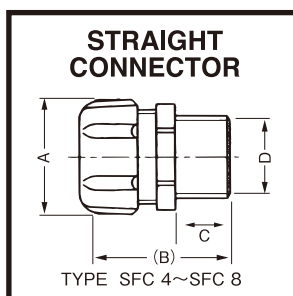

MADE BY JFC

CABLE CONNECTORS

J.F.C. Cable Connector (Metal)

Material : Zinc die-cast

Catalog No.	Bushing Color	Nominal Size	Cable Dia.		A	B	C	D	E
			MIN	MAX					
SFC 4-1	GRAY	NPT 1/2"	3.5	7.0	29.3	39.0	14.0	14.0	—
4-2	BLACK	NPT 1/2"	6.5	9.0	29.3	39.0	14.0	14.0	—
4-3	RED	NPT 1/2"	8.5	11.0	29.3	39.0	14.0	14.0	—
4-4	GREEN	NPT 1/2"	10.0	12.5	29.3	39.0	14.0	14.0	—
4-5	BLUE	NPT 1/2"	12.0	14.0	29.3	39.0	14.0	14.0	—
SFC 6-1	GRAY	NPT 3/4"	12.0	16.0	41.0	41.0	14.0	19.0	—
6-2	BLACK	NPT 3/4"	14.5	18.5	41.0	41.0	14.0	19.0	—
SFC 8-1	GRAY	NPT 1"	12.0	16.0	41.0	47.0	16.0	25.0	—
8-2	BLACK	NPT 1"	14.5	18.5	41.0	47.0	16.0	25.0	—
8-3	RED	NPT 1"	18.5	21.5	41.0	47.0	16.0	25.0	—
8-4	GREEN	NPT 1"	21.5	25.0	41.0	47.0	16.0	25.0	—

SFC 10-1	BLACK	NPT 1 1/4"	27.0	30.5	60.0	65.0	20.0	34.0	—
SFC 15-1	BLACK	NPT 1 1/2"	33.0	38.0	66.0	70.0	20.0	39.0	—
15-2	BLACK	NPT 1 1/2"	35.0	40.0	66.0	70.0	20.0	39.0	—
SFC 20-1	BLACK	NPT 2"	38.0	45.0	87.0	85.0	24.0	50.0	—
20-2	BLACK	NPT 2"	43.0	50.0	87.0	85.0	24.0	50.0	—
SFC 25-1	BLACK	NPT 2 1/2"	50.0	58.0	104.0	90.0	27.0	64.0	—
25-2	BLACK	NPT 2 1/2"	58.0	64.0	104.0	90.0	27.0	64.0	—
SFC 30-1	BLACK	NPT 3"	60.0	70.0	117.0	100.0	30.0	77.0	—
30-2	BLACK	NPT 3"	70.0	77.0	117.0	100.0	30.0	77.0	—